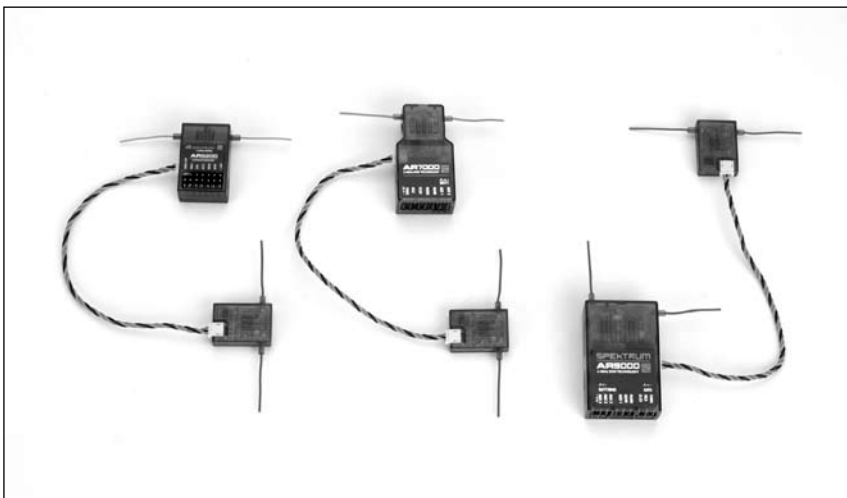

RECEIVER COMPATIBILITY

You'll be glad to know the DX6i is compatible with all current Spektrum and JR brands of DSM aircraft receivers. However when using the DX6i with one of the Spektrum parkflyer receivers, like the AR6000, AR6100, AR6100E, AR6300, etc., it's imperative that these receivers be limited to flying parkflyer-type aircraft and mini and micro helicopters only.

PARKFLYER RECEIVERS

- AR6000
- AR6100
- AR6100E
- AR6300

FULL RANGE DSM2 AIRCRAFT RECEIVERS

- AR6200
- AR7000
- AR9000