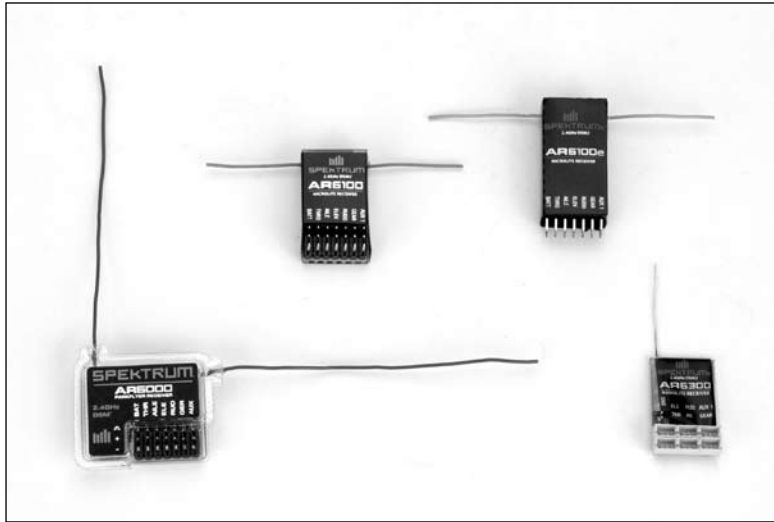

RECEIVER COMPATIBILITY

You'll be glad to know the DX6i is compatible with all current Spektrum and JR brands of DSM aircraft receivers. However when using the DX6i with one of the Spektrum parkflyer receivers, like the AR6000, AR6100, AR6100E, AR6300, etc., it's imperative that these receivers be limited to flying parkflyer-type aircraft and mini and micro helicopters only.

PARKFLYER RECEIVERS

- AR6000
- AR6100
- AR6100E
- AR6300

FULL RANGE DSM2 AIRCRAFT RECEIVERS

- AR6200
- AR7000
- AR9000