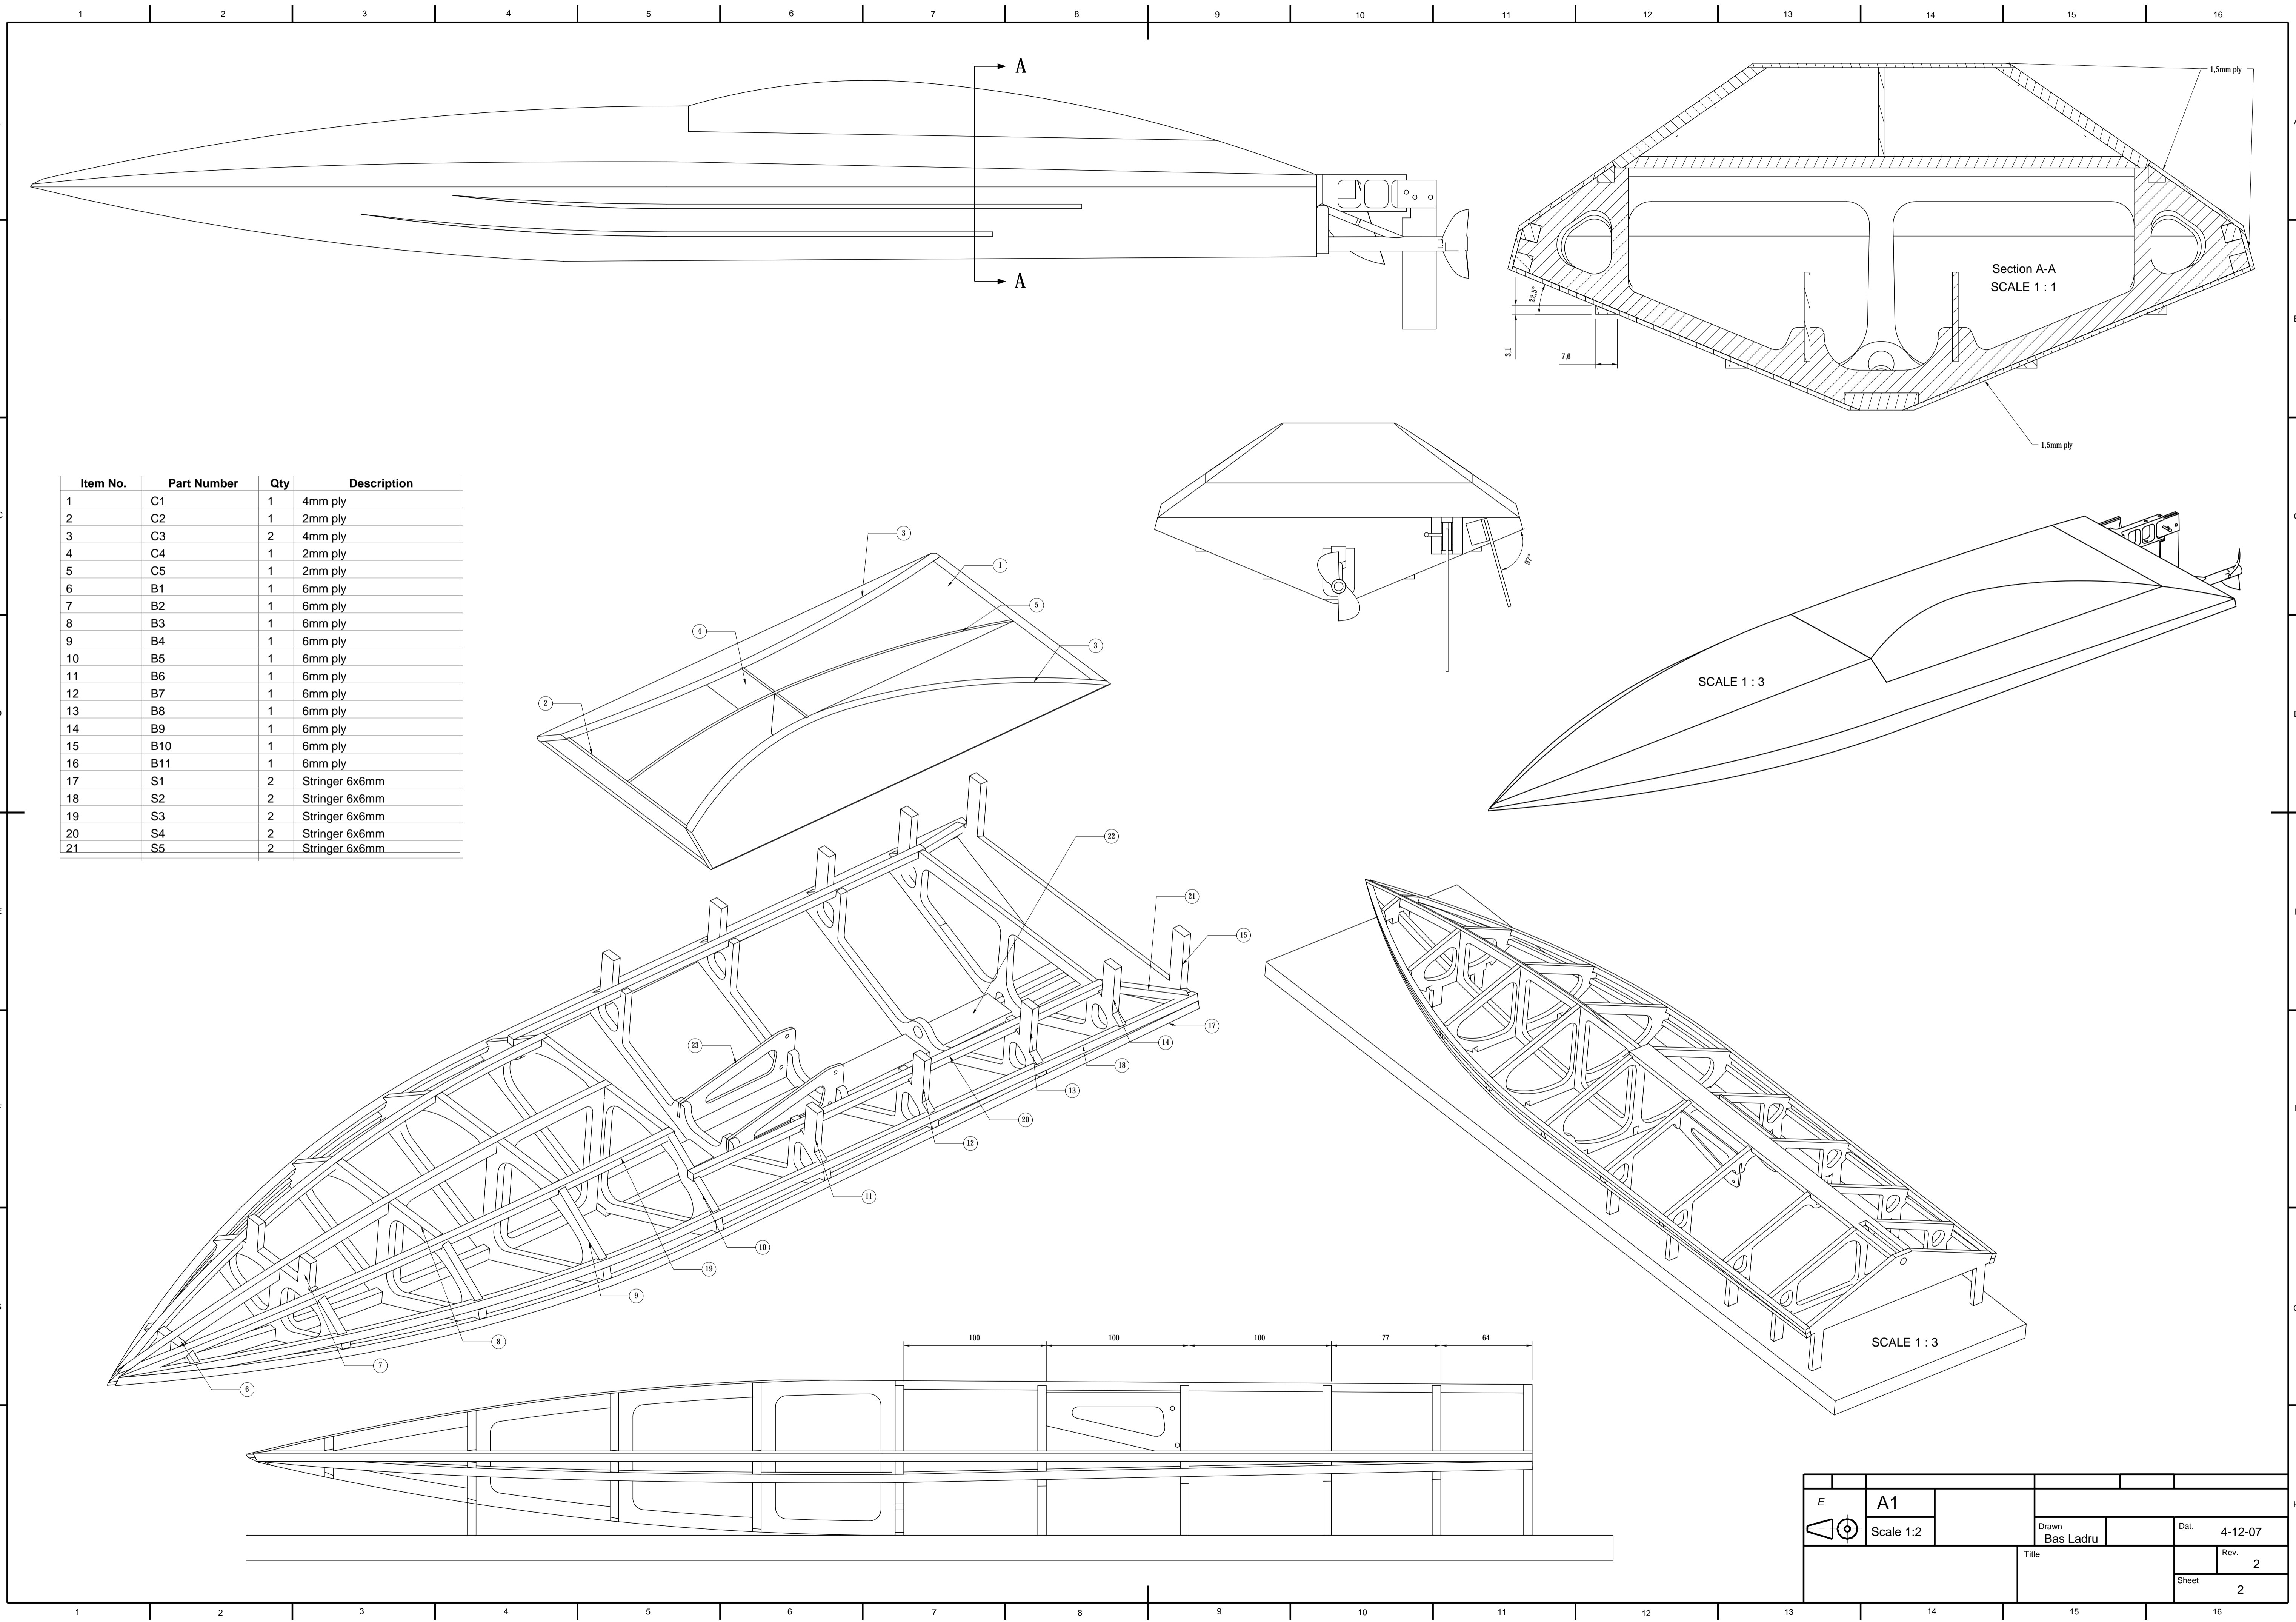

Item No.	Part Numbe	Description
1	B1	6mm ply
2	B2	6mm ply
3	B3	6mm ply
4	B4	6mm ply
5	B5	6mm ply
6	B6	6mm ply
7	B7	6mm ply
8	B8	6mm ply
9	B9	6mm ply
10	B10	6mm ply
11	B11	6mm ply
12	E1	2mm epoxy
13	C1	4mm ply
14	C2	2mm ply
15	C3	4mm ply
16	C4	2mm ply
17	C5	2mm ply

E	A1	Date: 4-12-07	
		Drawn: Bas Ladru	Rev: 2
Title: Wasabi 900E		Sheet: 1	

Item No.	Part Number	Qty	Description
1	C1	1	4mm ply
2	C2	1	2mm ply
3	C3	2	4mm ply
4	C4	1	2mm ply
5	C5	1	2mm ply
6	B1	1	6mm ply
7	B2	1	6mm ply
8	B3	1	6mm ply
9	B4	1	6mm ply
10	B5	1	6mm ply
11	B6	1	6mm ply
12	B7	1	6mm ply
13	B8	1	6mm ply
14	B9	1	6mm ply
15	B10	1	6mm ply
16	B11	1	6mm ply
17	S1	2	Stringer 6x6mm
18	S2	2	Stringer 6x6mm
19	S3	2	Stringer 6x6mm
20	S4	2	Stringer 6x6mm
21	S5	2	Stringer 6x6mm

E	A1	Scale 1:2	Title		Date	
			Bas Ladru	4-12-07		
			Rev.	2		
			Sheet	2		