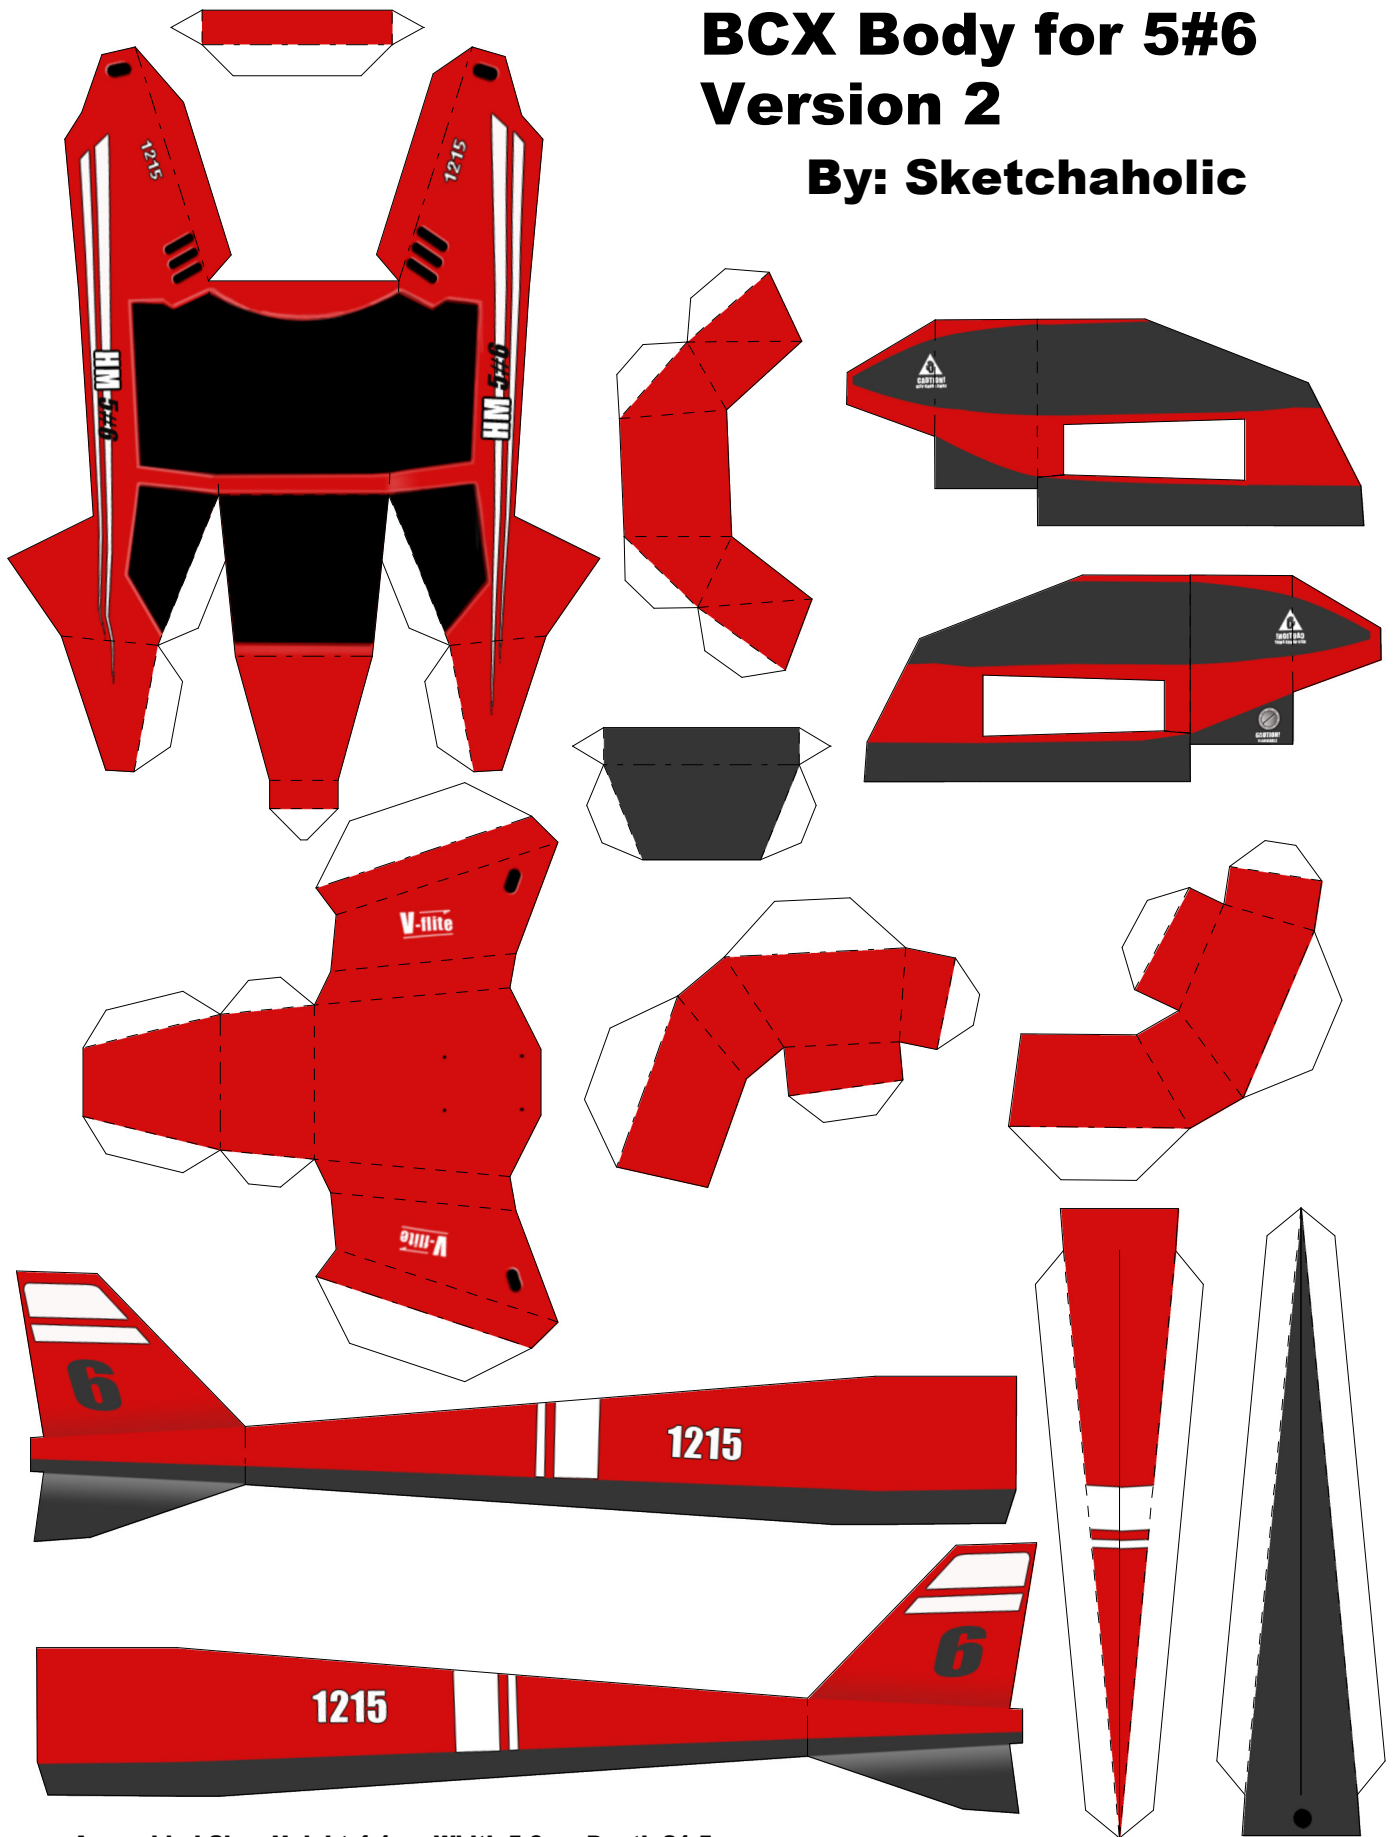

BCX Body for 5#6 Version 2

By: Sketchaholic

Assembled Size: Height 4.1cm Width 5.0cm Depth 21.5cm