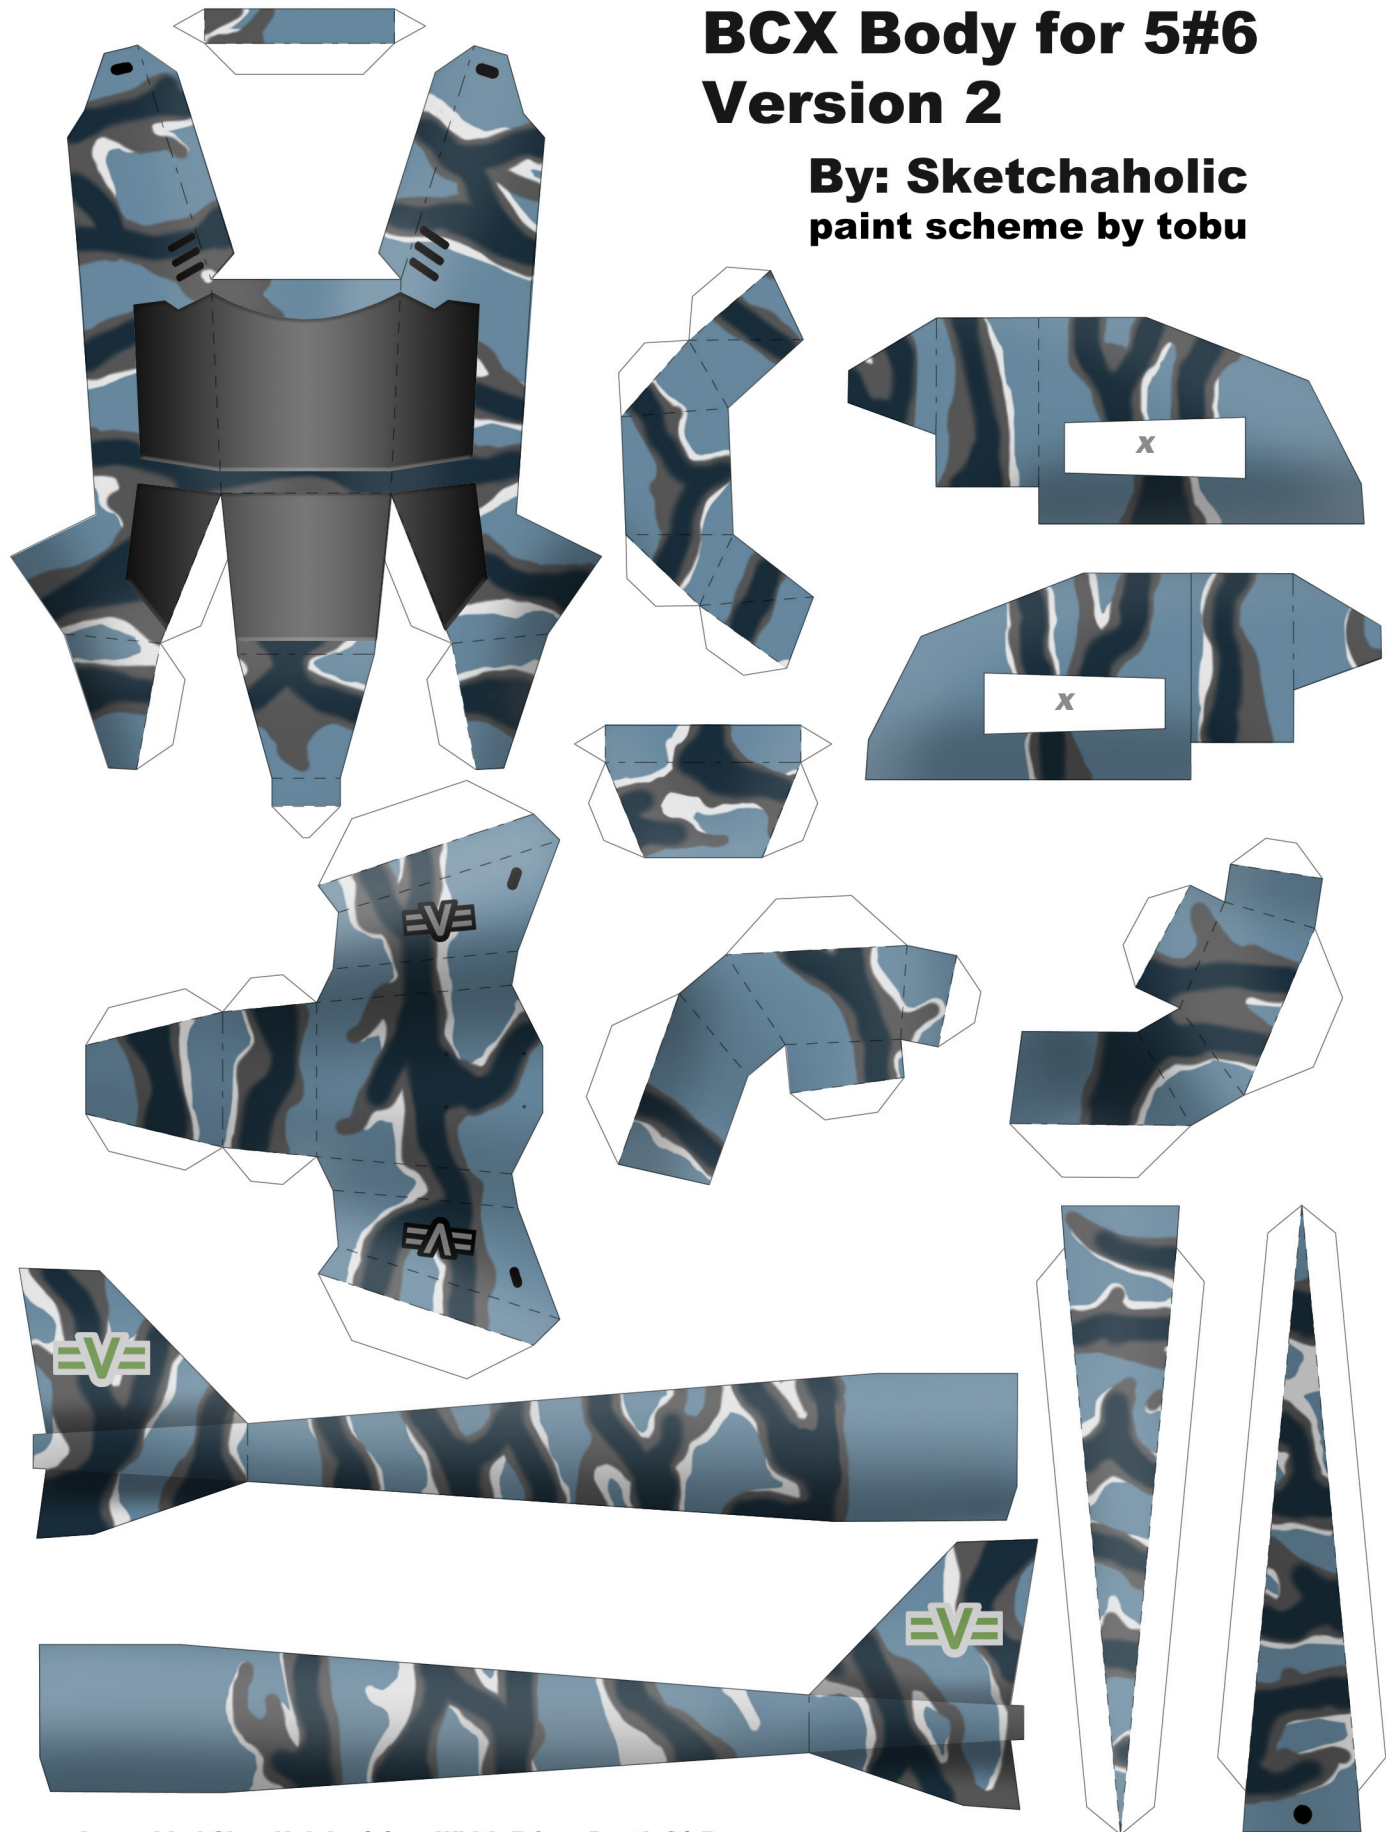

BCX Body for 5#6 Version 2

By: Sketchaholic
paint scheme by tobu

Assembled Size: Height 4.1cm Width 5.0cm Depth 21.5cm