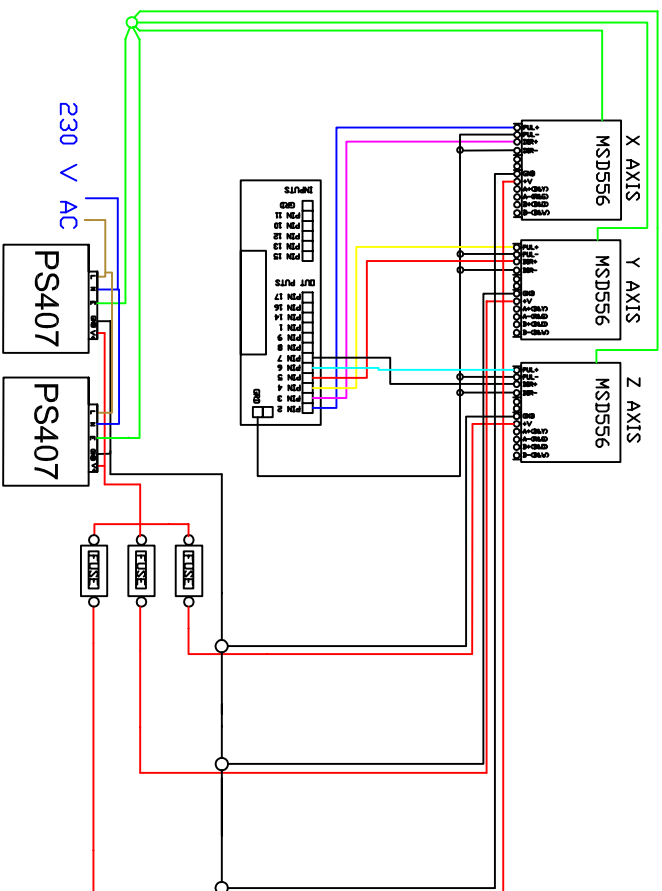

PARALLEL PORT STEP AND DIRECTION WIRING

MSD556 / 542

- A = Blue/White**
- Connect together Blue & Red / White**
- A+ = Red**
- B = Green & White**
- Connect together Green & Black / White**
- B+ = Black**

Series Connection

- FL60STH86-3008BF = 2.1A Peak**
- FL57STH76-2808B = 2A Peak**

MSD556 / 542

- A = Blue/White & Red/White**
- A+ = Blue & Red**
- B = Green/White & Black and White**
- B+ = Green & Black**

Parallel Connection

- FL60STH86-3008BF = 4.2A Peak**
- FL57STH76-2808B = 4A Peak**