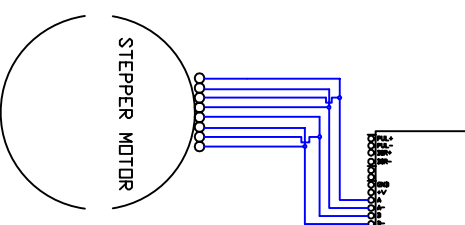

PARALLEL PORT STEP AND DIRECTION WIRING

MSD556 / 542

- A = Blue/White**
- Connect together Blue & Red / White**
- A+ = Red**
- B = Green & White**
- Connect together Green & Black / White**
- B+ = Black**

Series Connection

- FL60STH86-3008BF = 2.1A Peak**
- FL57STH76-2808B = 2A Peak**

MSD556 / 542

- A = Blue/White & Red/White**
- A+ = Blue & Red**
- B = Green/White & Black and White**
- B+ = Green & Black**

Parallel Connection

- FL60STH86-3008BF = 4.2A Peak**
- FL57STH76-2808B = 4A Peak**