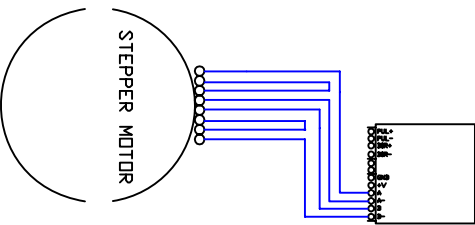

PARALLEL PORT STEP AND DIRECTION WIRING

MSD556 / 542

- A = Blue/White**
- Connect together Blue & Red / White**
- A+ = Red**
- B = Green & White**
- Connect together Green & Black / White**
- B+ = Black**

Series Connection

- FL60STH86-3008BF = 2.1A Peak**
- FL57STH76-2808B = 2A Peak**

MSD556 / 542

- A = Blue/White & Red/White**
- A+ = Blue & Red**
- B = Green/White & Black and White**
- B+ = Green & Black**

Parallel Connection

- FL60STH86-3008BF = 4.2A Peak**
- FL57STH76-2808B = 4A Peak**