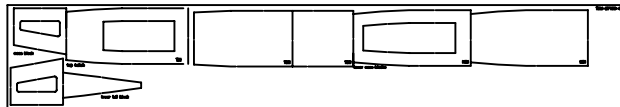

# TDM Models ***BF109F-2***

Version 5.0

90+ laser cut parts  
in BF109 short kit

1/4 balsa  
1 (one)

1/8 balsa  
1 (one)

1/4 balsa  
1 (one)

1/16 balsa  
1 (one)

1/16 balsa  
1 (one)

1/16 balsa  
1 (one)

1/16 balsa  
1 (one)

1/16 balsa  
1 (one)

1/16 balsa  
1 (one)

1/16 balsa  
1 (one)

1/16 balsa  
1 (one)

1/16 ply  
1 (one)

3/32 balsa  
1 (one)