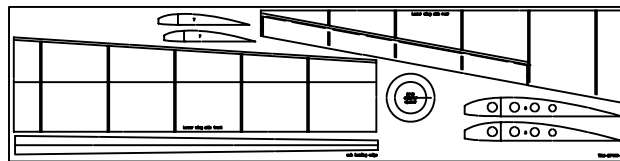

# TDM Models ***BF109F-2***

Version 5.0

90+ laser cut parts  
in BF109 short kit

1/4 balsa  
1 (one)

1/8 balsa  
1 (one)

1/4 balsa  
1 (one)

1/16 balsa  
1 (one)

1/16 balsa  
1 (one)

1/16 balsa  
1 (one)

1/16 balsa  
1 (one)

1/16 balsa  
1 (one)

1/16 balsa  
1 (one)

1/16 balsa  
1 (one)

1/16 balsa  
1 (one)

1/16 ply  
1 (one)

3/32 balsa  
1 (one)