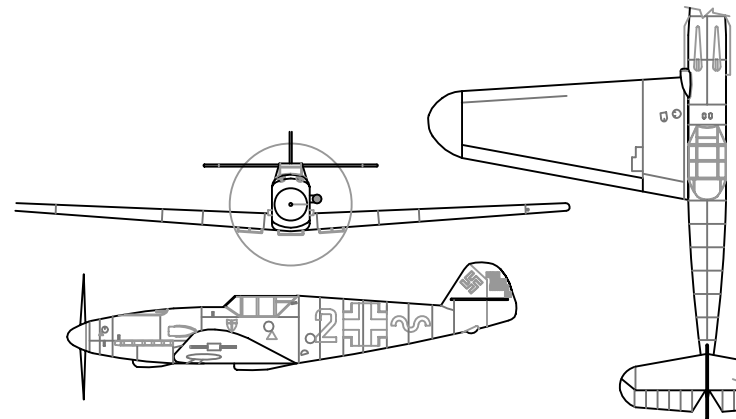

# TDM Models ***BF109F-2***

Version 5.0

90+ laser cut parts  
in BF109 short kit

1/4 balsa  
1 (one)

1/8 balsa  
1 (one)

1/4 balsa  
1 (one)

1/16 balsa  
1 (one)

1/16 balsa  
1 (one)

1/16 balsa  
1 (one)

1/16 balsa  
1 (one)

1/16 balsa  
1 (one)

1/16 balsa  
1 (one)

1/16 balsa  
1 (one)

1/16 balsa  
1 (one)

1/16 ply  
1 (one)

3/32 balsa  
1 (one)