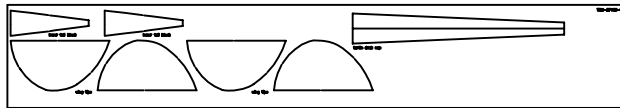

# TDM Models ***BF109F-2***

Version 5.0

90+ laser cut parts  
in BF109 short kit

1/4 balsa  
1 (one)

1/8 balsa  
1 (one)

1/4 balsa  
1 (one)

1/16 balsa  
1 (one)

1/16 balsa  
1 (one)

1/16 balsa  
1 (one)

1/16 balsa  
1 (one)

1/16 balsa  
1 (one)

1/16 balsa  
1 (one)

1/16 balsa  
1 (one)

1/16 balsa  
1 (one)

1/16 ply  
1 (one)

3/32 balsa  
1 (one)