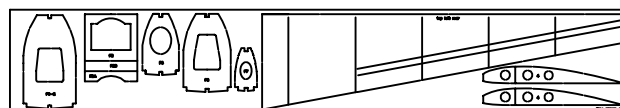

# TDM Models ***BF109F-2***

Version 5.0

90+ laser cut parts  
in BF109 short kit

1/4 balsa  
1 (one)

1/8 balsa  
1 (one)

1/4 balsa  
1 (one)

1/16 balsa  
1 (one)

1/16 balsa  
1 (one)

1/16 balsa  
1 (one)

1/16 balsa  
1 (one)

1/16 balsa  
1 (one)

1/16 balsa  
1 (one)

1/16 balsa  
1 (one)

1/16 balsa  
1 (one)

1/16 ply  
1 (one)

3/32 balsa  
1 (one)