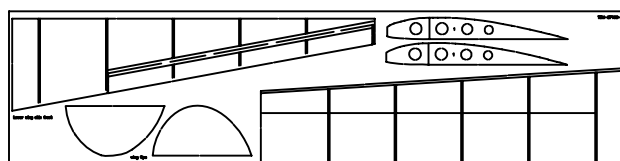

# TDM Models ***BF109F-2***

Version 5.0

90+ laser cut parts  
in BF109 short kit

1/4 balsa  
1 (one)

1/8 balsa  
1 (one)

1/4 balsa  
1 (one)

1/16 balsa  
1 (one)

1/16 balsa  
1 (one)

1/16 balsa  
1 (one)

1/16 balsa  
1 (one)

1/16 balsa  
1 (one)

1/16 balsa  
1 (one)

1/16 balsa  
1 (one)

1/16 balsa  
1 (one)

1/16 ply  
1 (one)

3/32 balsa  
1 (one)