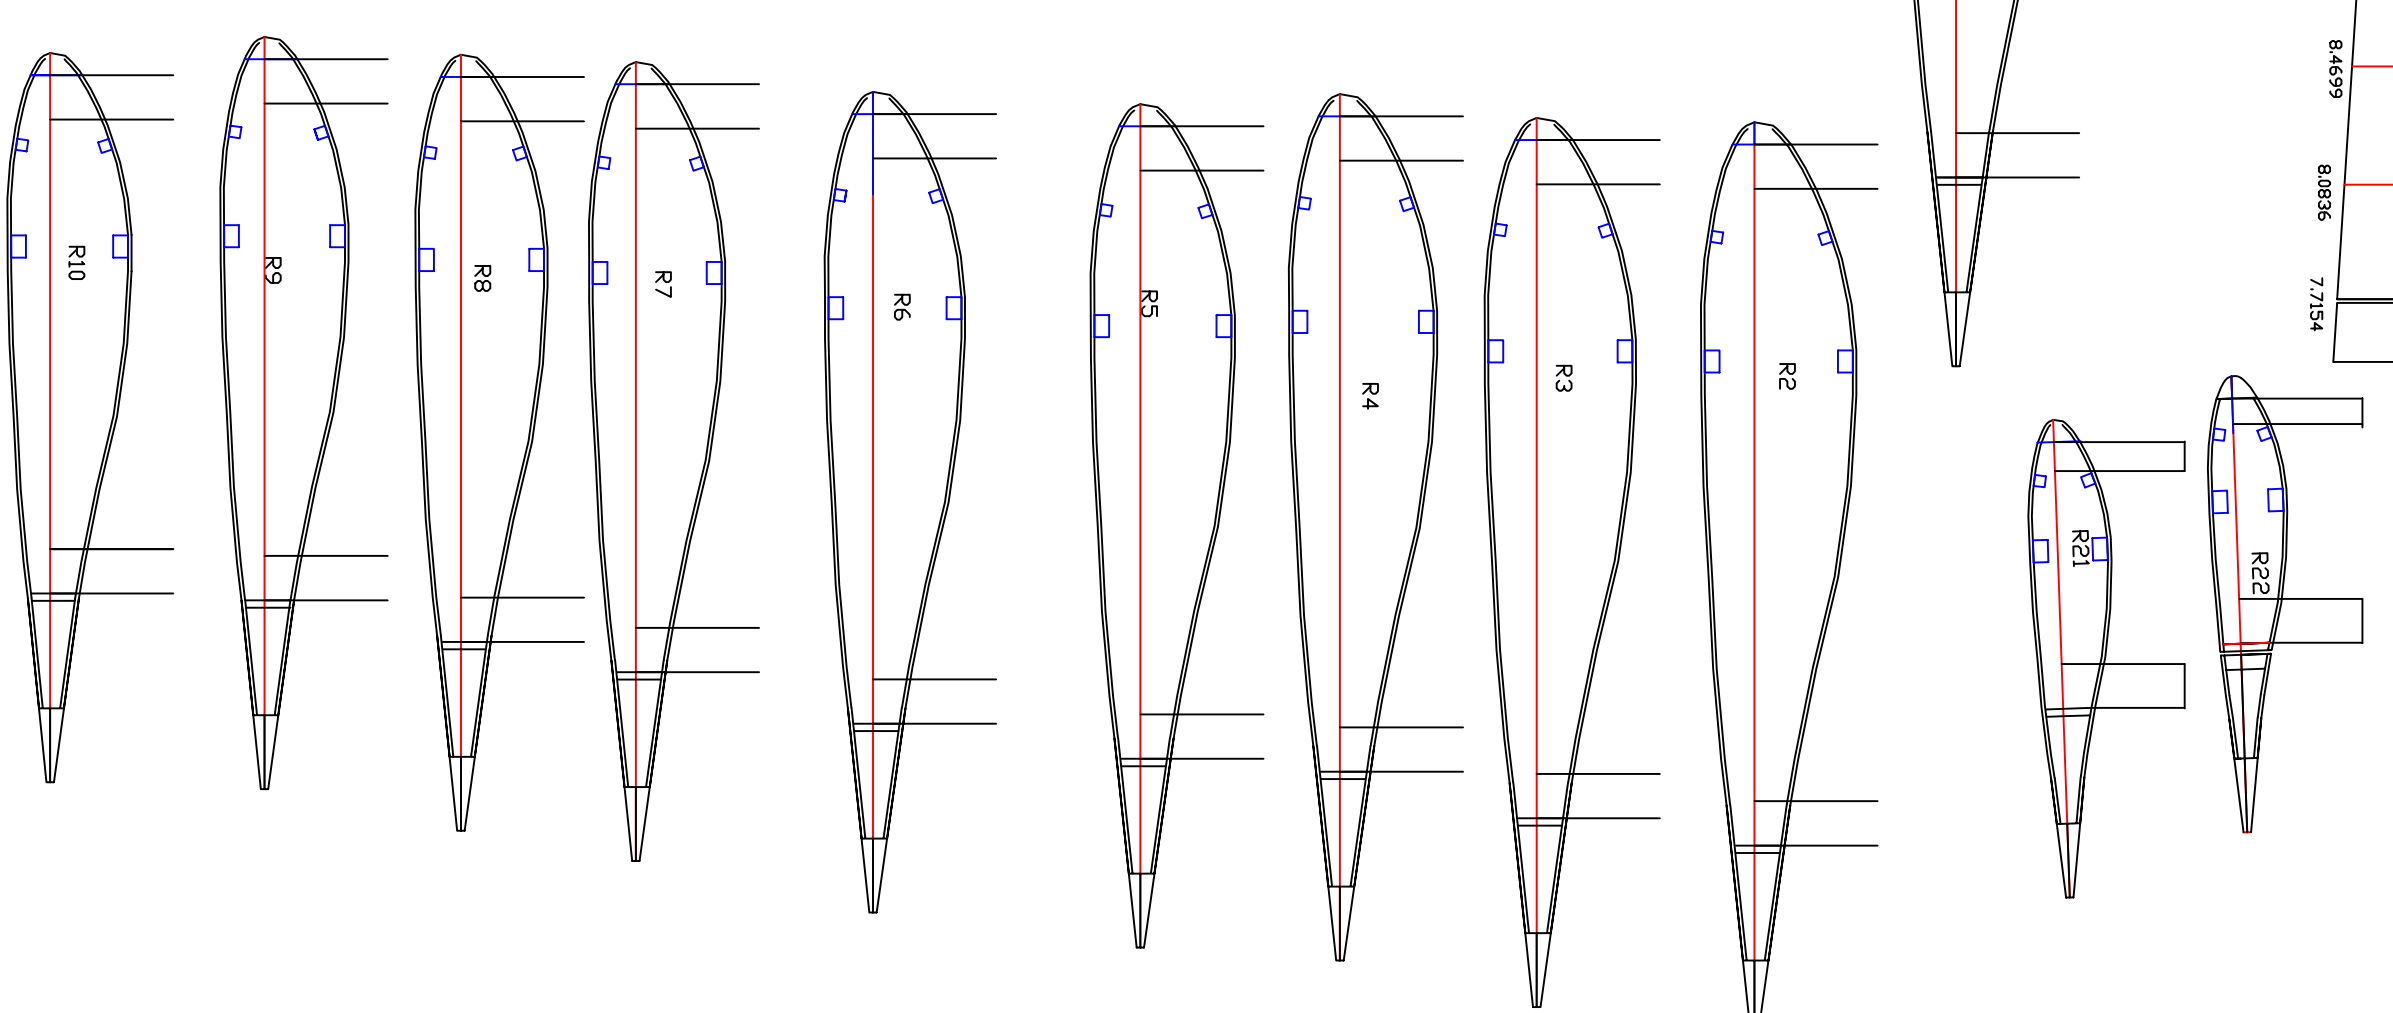

86' Wingspan

Airframe LE 1/4" Sheet

REAR SPAR 1/4" Sheet

Elevator LE 1/4" Sheet