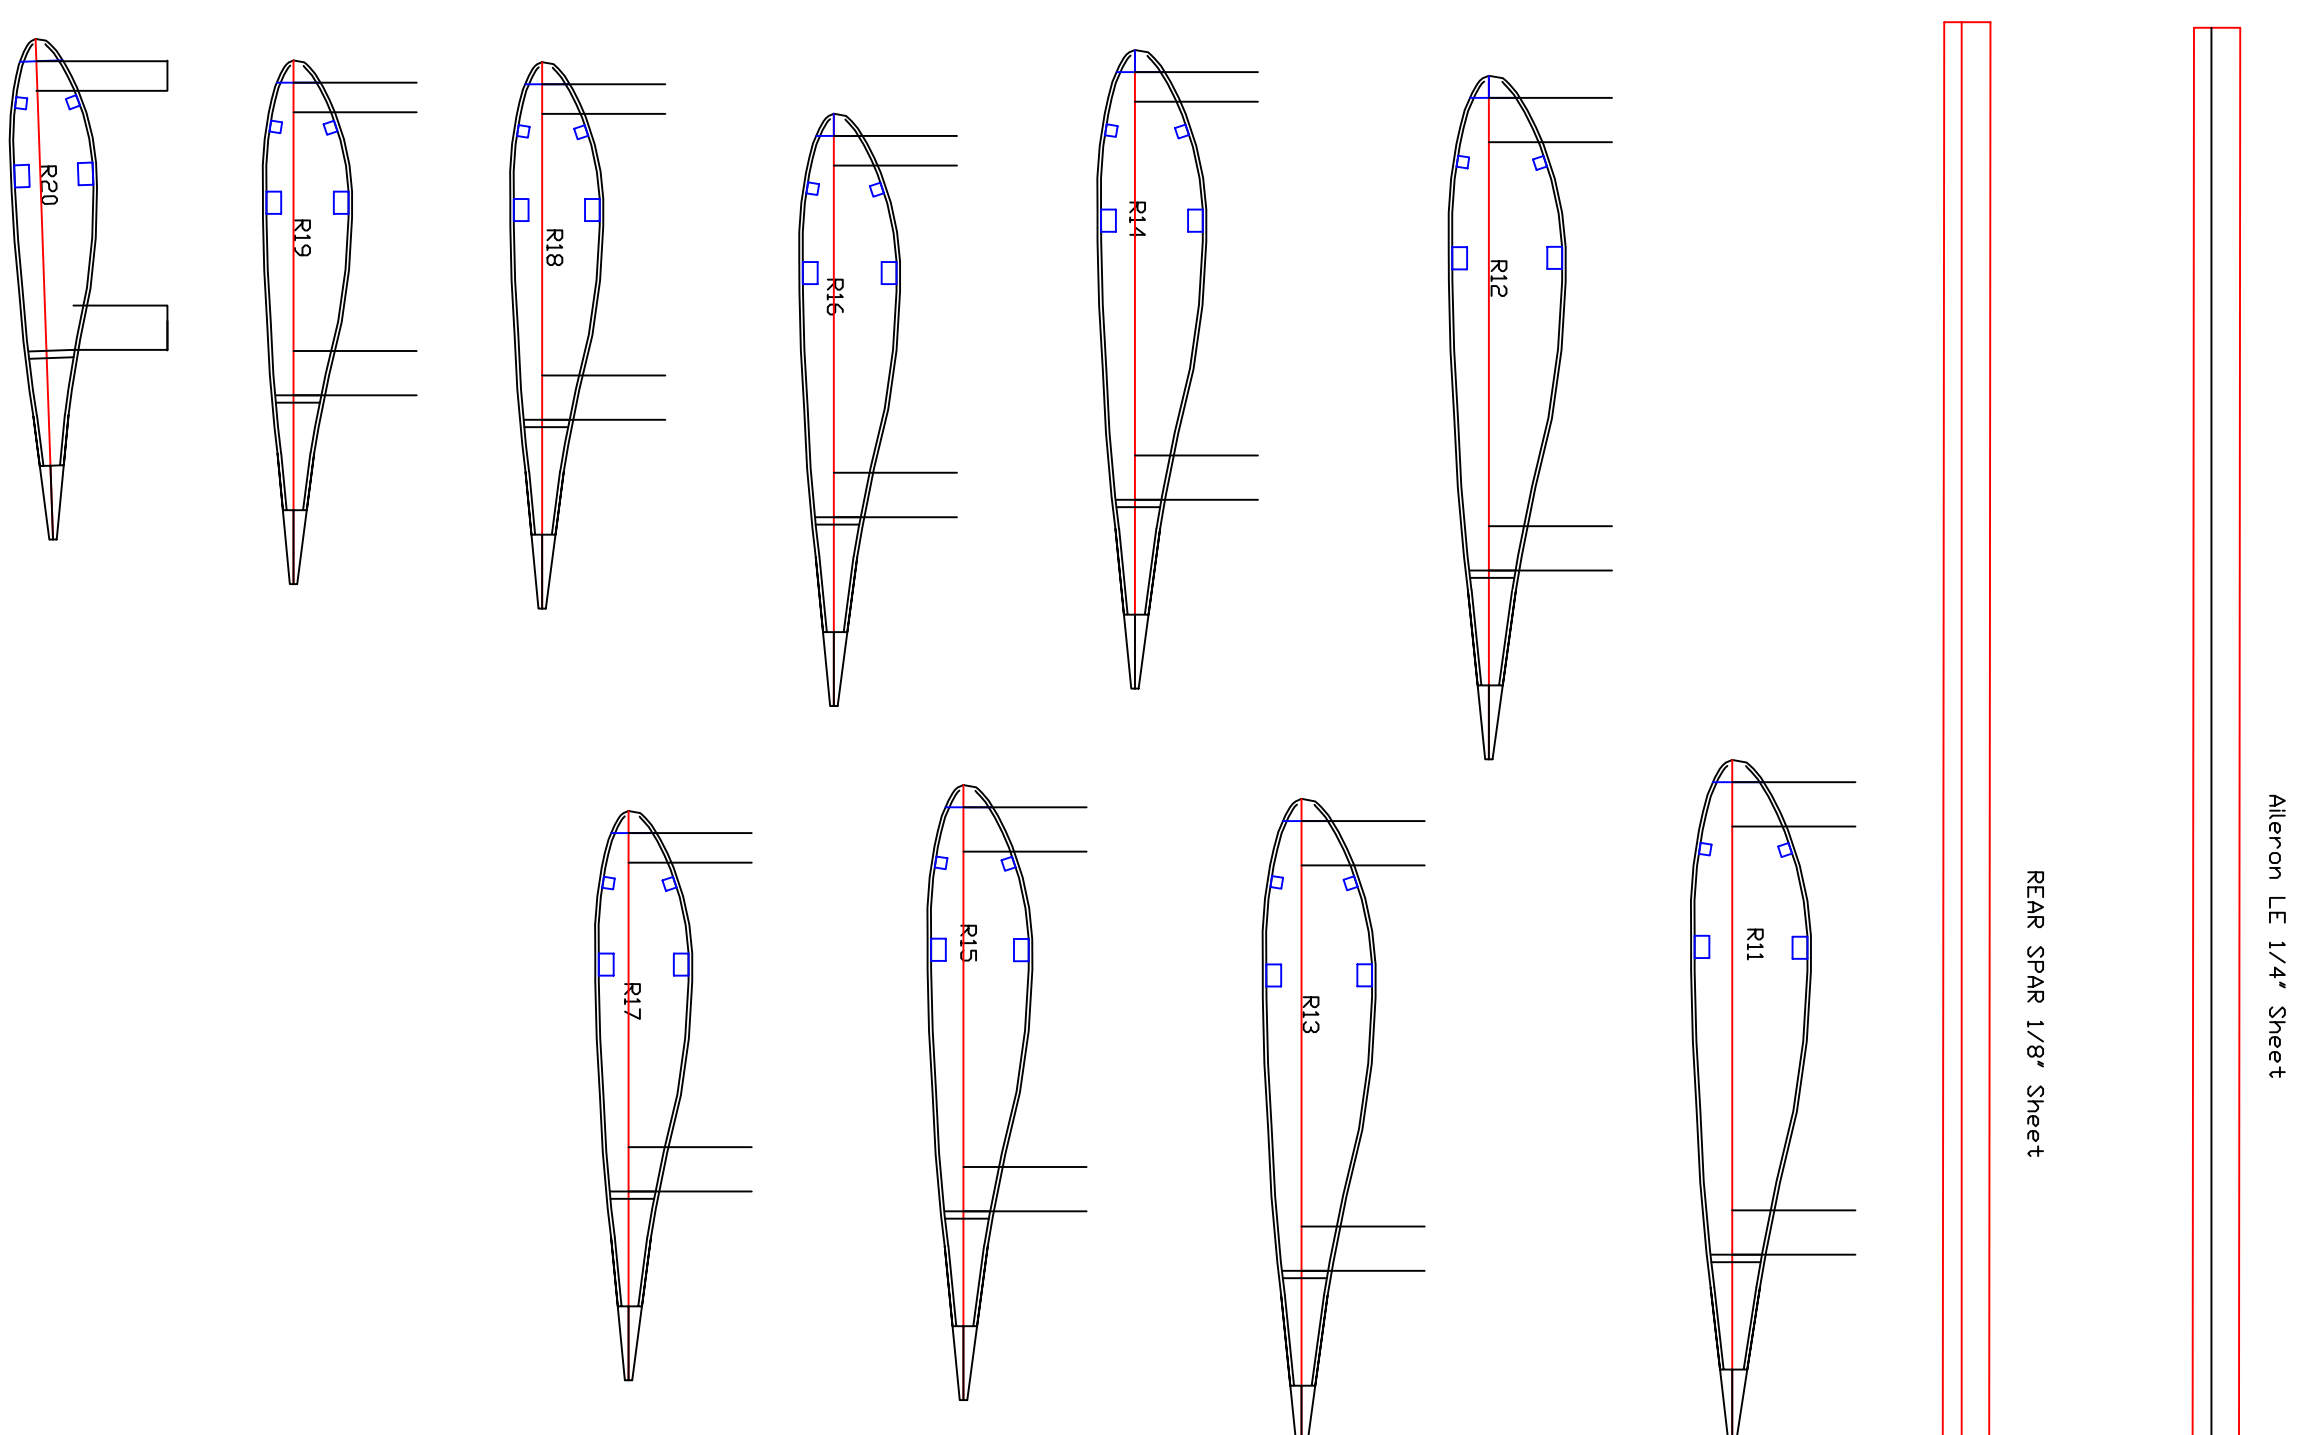

86' Wingspan

Airframe LE 1/4" Sheet

REAR SPAR 1/4" Sheet

Elevator LE 1/4" Sheet