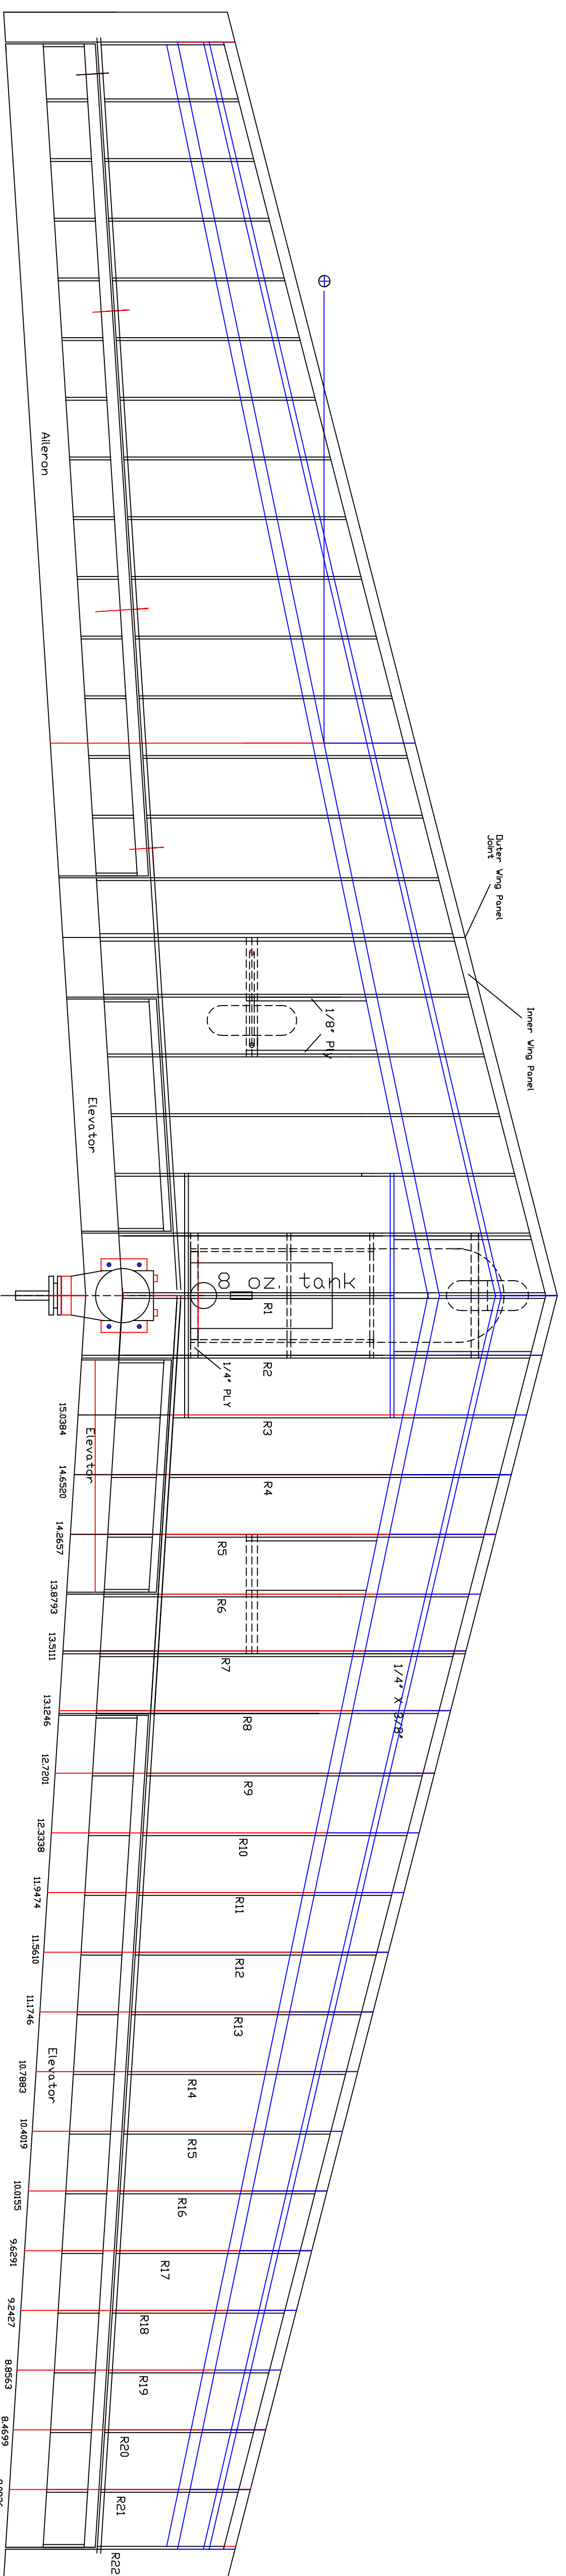

86' Wingspan

Airframe LE 1/4" Sheet

REAR SPAR 1/4" Sheet

Elevator LE 1/4" Sheet