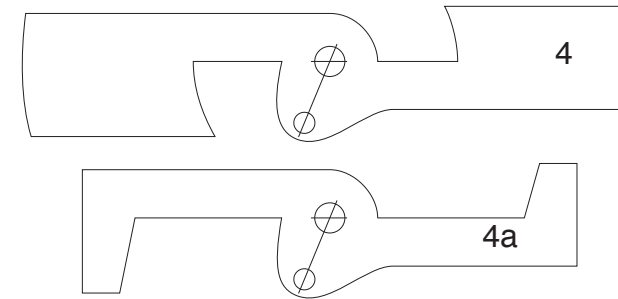

1/16" plywood washer -
4 required

Air Brake paddles and washer
1/16" aircraft plywood

Notes: bush all holes with
brass tubing to limit play.

Top view

Side View

Harbinger Air Brake Layout